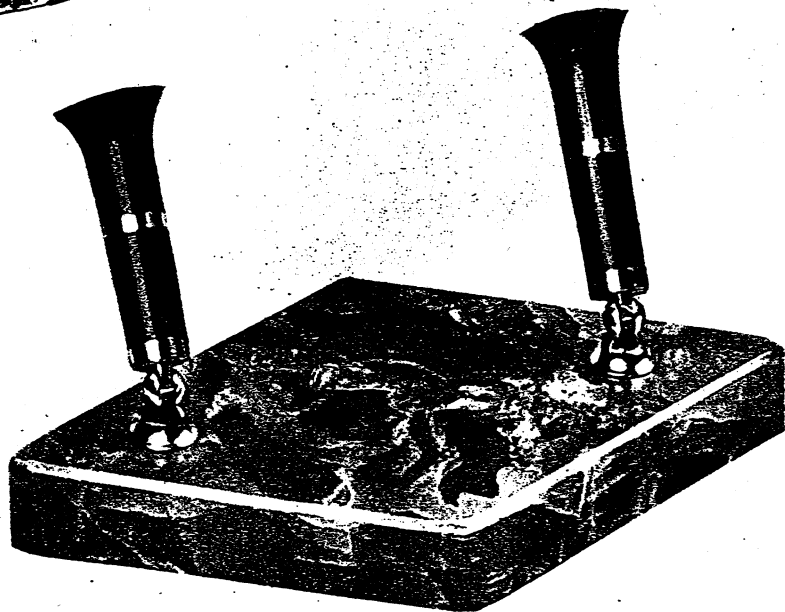

29—Desk Stand.

Code ZYLFA. Double Brazilian green onyx diamond shaped base, 4 x $6\frac{1}{4}$ x $\frac{1}{4}$ ", with Universal black, unbreakable Radite sockets.
List $11.00